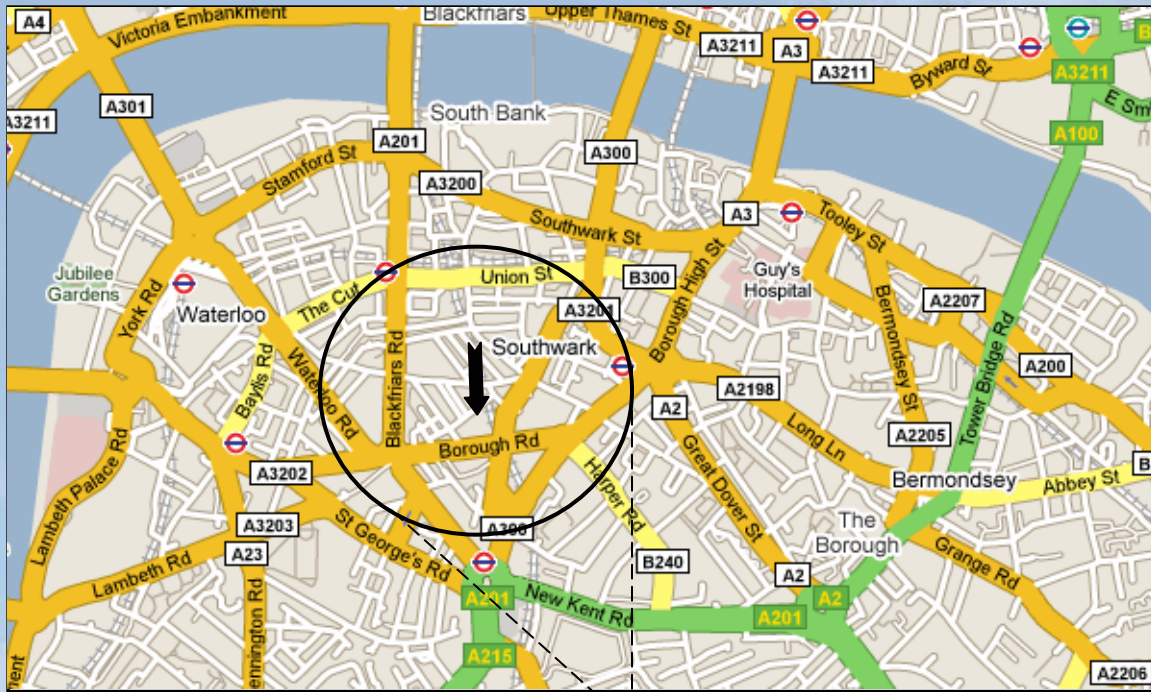

# Uptown Oil

Part of the Climate Change Solution

Located between Borough (0.3m) and Southwark (0.3m) tube, Uptown Oil is readily accessible by train.

### Service Station opening times

Mon - Fri	09:00 – 17:00
Sat	09:00 – 12:00
Sun	Closed

Driving into central Southwark, access is best from the Borough Road, although alternative routes are available via Webber Street.

The Biodiesel service station is located on the southern side of King James Street at the western end beneath the railway arches.

*Recycling  
London's waste  
into biofuel  
since 2007*

**Uptown Oil Limited  
Unit 2 King James Court  
King James Street  
Southwark  
London  
SE1 0DH**