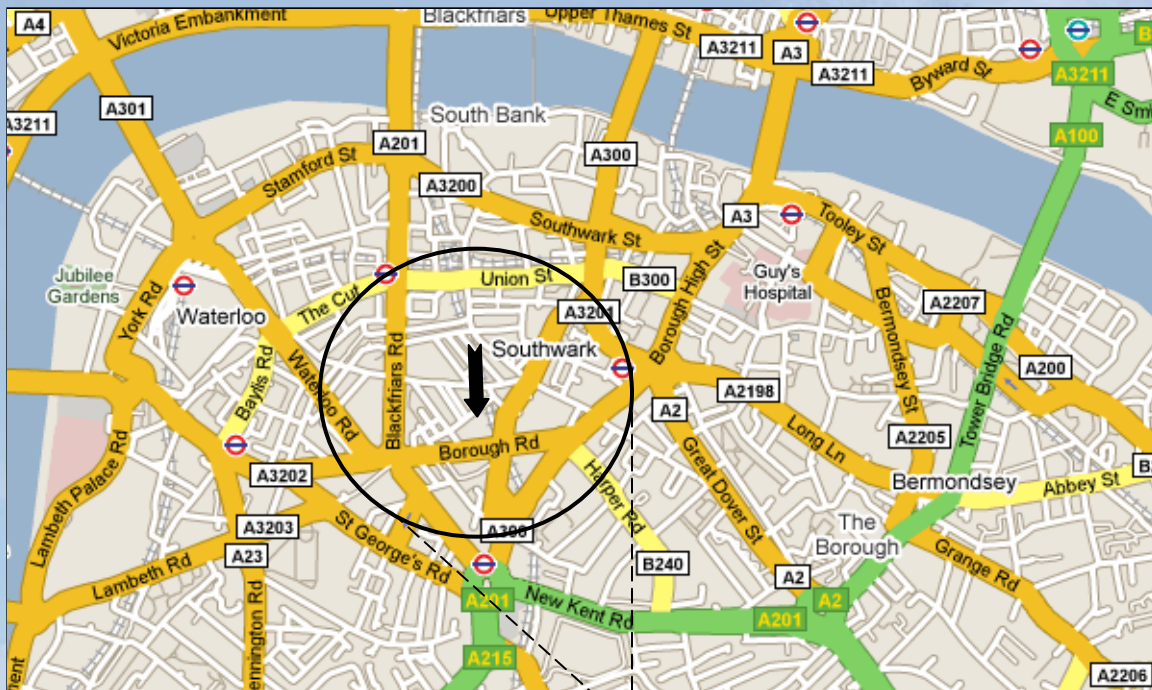

Uptown Oil

Part of the Climate Change Solution

Located between Borough (0.3m) and Southwark (0.3m) tube, Uptown Oil is readily accessible by train.

Service Station opening times

Mon - Fri	09:00 – 17:00
Sat	09:00 – 12:00
Sun	Closed

Driving into central Southwark, access is best from the Borough Road, although alternative routes are available via Webber Street.

The Biodiesel service station is located on the southern side of King James Street at the western end beneath the railway arches.